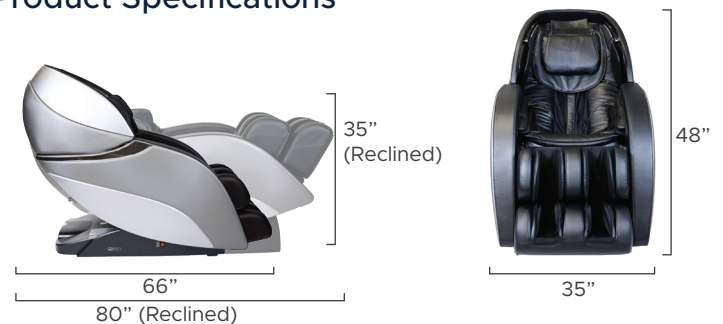

Infinity Genesis Max 4D Massage Chair

Gray/Black

Gray/Dark Brown

Brown/Tan

Features

- 4D massage mimics deep tissue massage of human hands
- Super long 49" L-track reaches from your neck to your glutes
- Triple roller Total Sole Reflexology™ foot massage
- Kneading calf and automatic footrest extension
- Spinal correction & decompression stretch
- Unique seat airbags perform waist twist
- 4 node traveling back mechanism delivers shiatsu, kneading, tapping, and knocking massage techniques
- Relaxing metronome-based rocking motion
- On-board Sound Therapy with 10 different nature sounds

Space Saving Technology

Kneading Calf Mechanism

Bluetooth Speakers

iOS/Android App

12 Auto Programs

Wired Controller

Back Mechanism	Track Type/Length
4D	L Track / 49"
Airbags/Cells	Recline
40 / 72	Zero Gravity
Heat Zones	Smart Fit
Lumbar Heat	<ul style="list-style-type: none"> • Smart Body Scan • Mechanical Foot Extension • Adjustable Shoulder
Zero Wall Clearance	Warranty
2"	Infinity Care 5 Year Limited Warranty

Massage Regions

Ideal Height & Weight

Product Specifications

INFINITY®