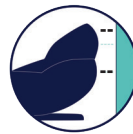

Infinity Genesis Max 4D Massage Chair

Gray/Black

Gray/Dark Brown

Brown/Tan

Features

- 4D massage mimics deep tissue massage of human hands
- Super long 49" L-track reaches from your neck to your glutes
- Triple roller Total Sole Reflexology™ foot massage
- Kneading calf and automatic footrest extension
- Spinal correction & decompression stretch
- Unique seat airbags perform waist twist
- 4 node traveling back mechanism delivers shiatsu, kneading, tapping, and knocking massage techniques
- Relaxing metronome-based rocking motion
- On-board Sound Therapy with 10 different nature sounds

Space Saving Technology

Kneading Calf Mechanism

Bluetooth Speakers

iOS/Android App

12 Auto Programs

Wired Controller

Back Mechanism	Track Type/Length
4D	L Track / 49"
Airbags/Cells	Recline
40 / 72	Zero Gravity
Heat Zones	Smart Fit
Lumbar Heat	<ul style="list-style-type: none"> • Smart Body Scan • Mechanical Foot Extension • Adjustable Shoulder
Zero Wall Clearance	Warranty
2"	Infinity Care 5 Year Limited Warranty