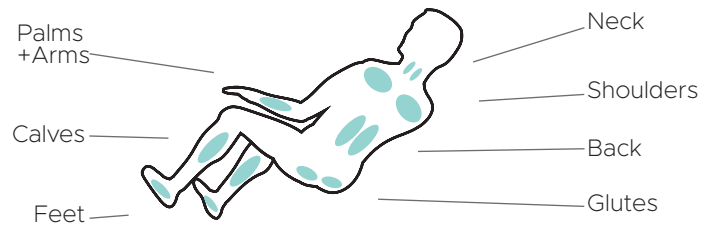

Infinity Genesis Max 4D Massage Chair

Gray/Black

Gray/Dark Brown

Brown/Tan

Features

- 4D massage mimics deep tissue massage of human hands
- Super long 49" L-track reaches from your neck to your glutes
- Triple roller Total Sole Reflexology™ foot massage
- Kneading calf and automatic footrest extension
- Spinal correction & decompression stretch
- Unique seat airbags perform waist twist
- 4 node traveling back mechanism delivers shiatsu, kneading, tapping, and knocking massage techniques
- Relaxing metronome-based rocking motion
- On-board Sound Therapy with 10 different nature sounds

Space Saving Technology

Kneading Calf Mechanism

Bluetooth Speakers

iOS/Android App

12 Auto Programs

Wired Controller

Back Mechanism	Track Type/Length
4D	L Track / 49"
Airbags/Cells	Recline
40 / 72	Zero Gravity
Heat Zones	Smart Fit
Lumbar Heat	<ul style="list-style-type: none"> • Smart Body Scan • Mechanical Foot Extension • Adjustable Shoulder
Zero Wall Clearance	Warranty
2"	Infinity Care 5 Year Limited Warranty

Massage Regions

Ideal Height & Weight

Product Specifications

INFINITY®