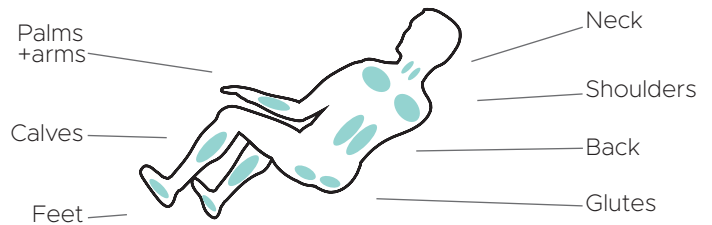

## Features

- 3D/4D massage mimics deep tissue massage of human hands
- Near-flat reclining S-track enables superior stretching
- Soothing lumbar heat loosens muscles
- Triple roller Total Sole Reflexology™ foot massage
- Spinal correction & decompression stretch
- 4 node traveling back mechanism delivers shiatsu kneading tapping and knocking massage techniques
- Waist twist Seat

Decompression Stretch

Bluetooth Speakers

iOS/Android App

Chromo-therapy

10 Auto Programs

## Massage Regions

Wired Controller

Back Mechanism	Track Type/Length
<b>3D/4D</b>	<b>S</b> Track/30"
Airbags/Cells	Recline
40/64	Zero Gravity
Heat Zones	Smart Fit
• Lumbar	• Smart Body Scan • Mechanical Foot Extension
Wall Clearance	Warranty
14"	Infinity Care <b>5</b> Year Limited Warranty

## Ideal Height & Weight