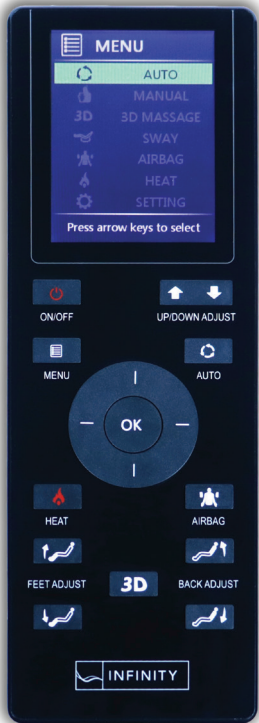

## Features

- 3D/4D massage mimics deep tissue massage of human hands
- Near-flat reclining S-track enables superior stretching
- Soothing lumbar heat loosens muscles
- Triple roller Total Sole Reflexology™ foot massage
- Spinal correction & decompression stretch
- 4 node traveling back mechanism delivers shiatsu kneading tapping and knocking massage techniques
- Waist twist Seat

Decompression Stretch

Bluetooth Speakers

iOS/Android App

Chromo-therapy

10 Auto Programs

## Massage Regions

Wired Controller

Back Mechanism	Track Type/Length
<b>3D/4D</b>	<b>S</b> Track/30"
Airbags/Cells	Recline
40/64	Zero Gravity
Heat Zones	Smart Fit
• Lumbar	• Smart Body Scan • Mechanical Foot Extension
Wall Clearance	Warranty
14"	Infinity Care <b>5</b> Year Limited Warranty